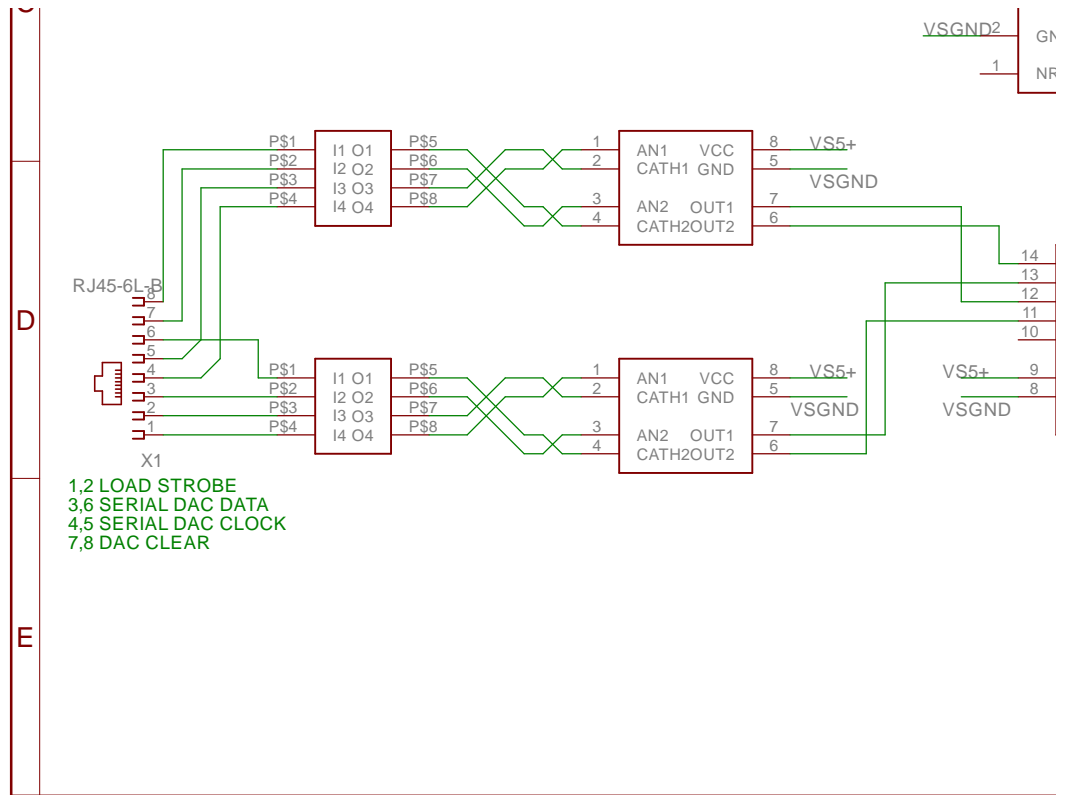

TITLE: MIT-GPA-v4	
Document Number:	REV:
Date: 12/31/2012 10:19:20 AM	Sheet: 1/3

ID VTRIM 3

TITLE: MIT-GPA-v4

Document Number:

REV:

Date: 12/31/2012 10:19:20 AM

Sheet: 3/3

D