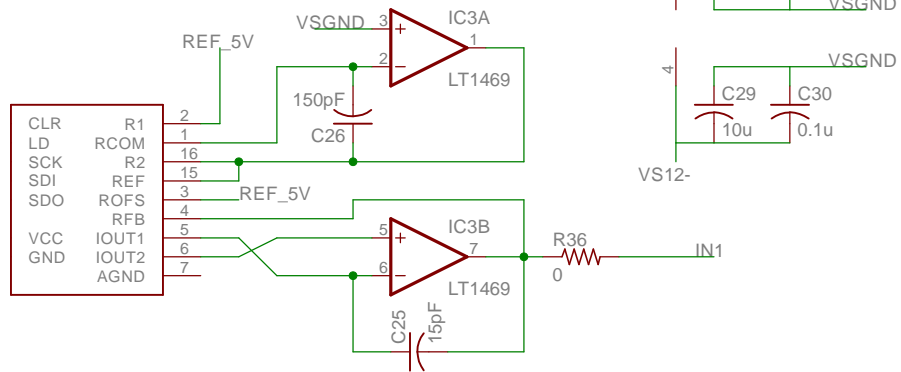

TITLE: MIT-GPA-v4	
Document Number:	REV:
Date: 12/31/2012 10:19:20 AM	Sheet: 1/3

ID VTRIM 3

TITLE: MIT-GPA-v4

Document Number:

REV:

Date: 12/31/2012 10:19:20 AM

Sheet: 3/3

D