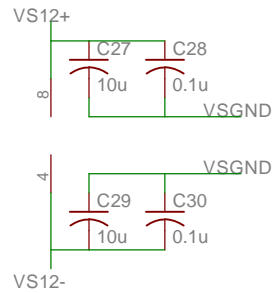

TITLE: MIT-GPA-v4	
Document Number:	REV:
Date: 12/31/2012 10:19:20 AM	Sheet: 1/3

ID VTRIM 3

TITLE: MIT-GPA-v4

Document Number:

REV:

Date: 12/31/2012 10:19:20 AM

Sheet: 3/3

D