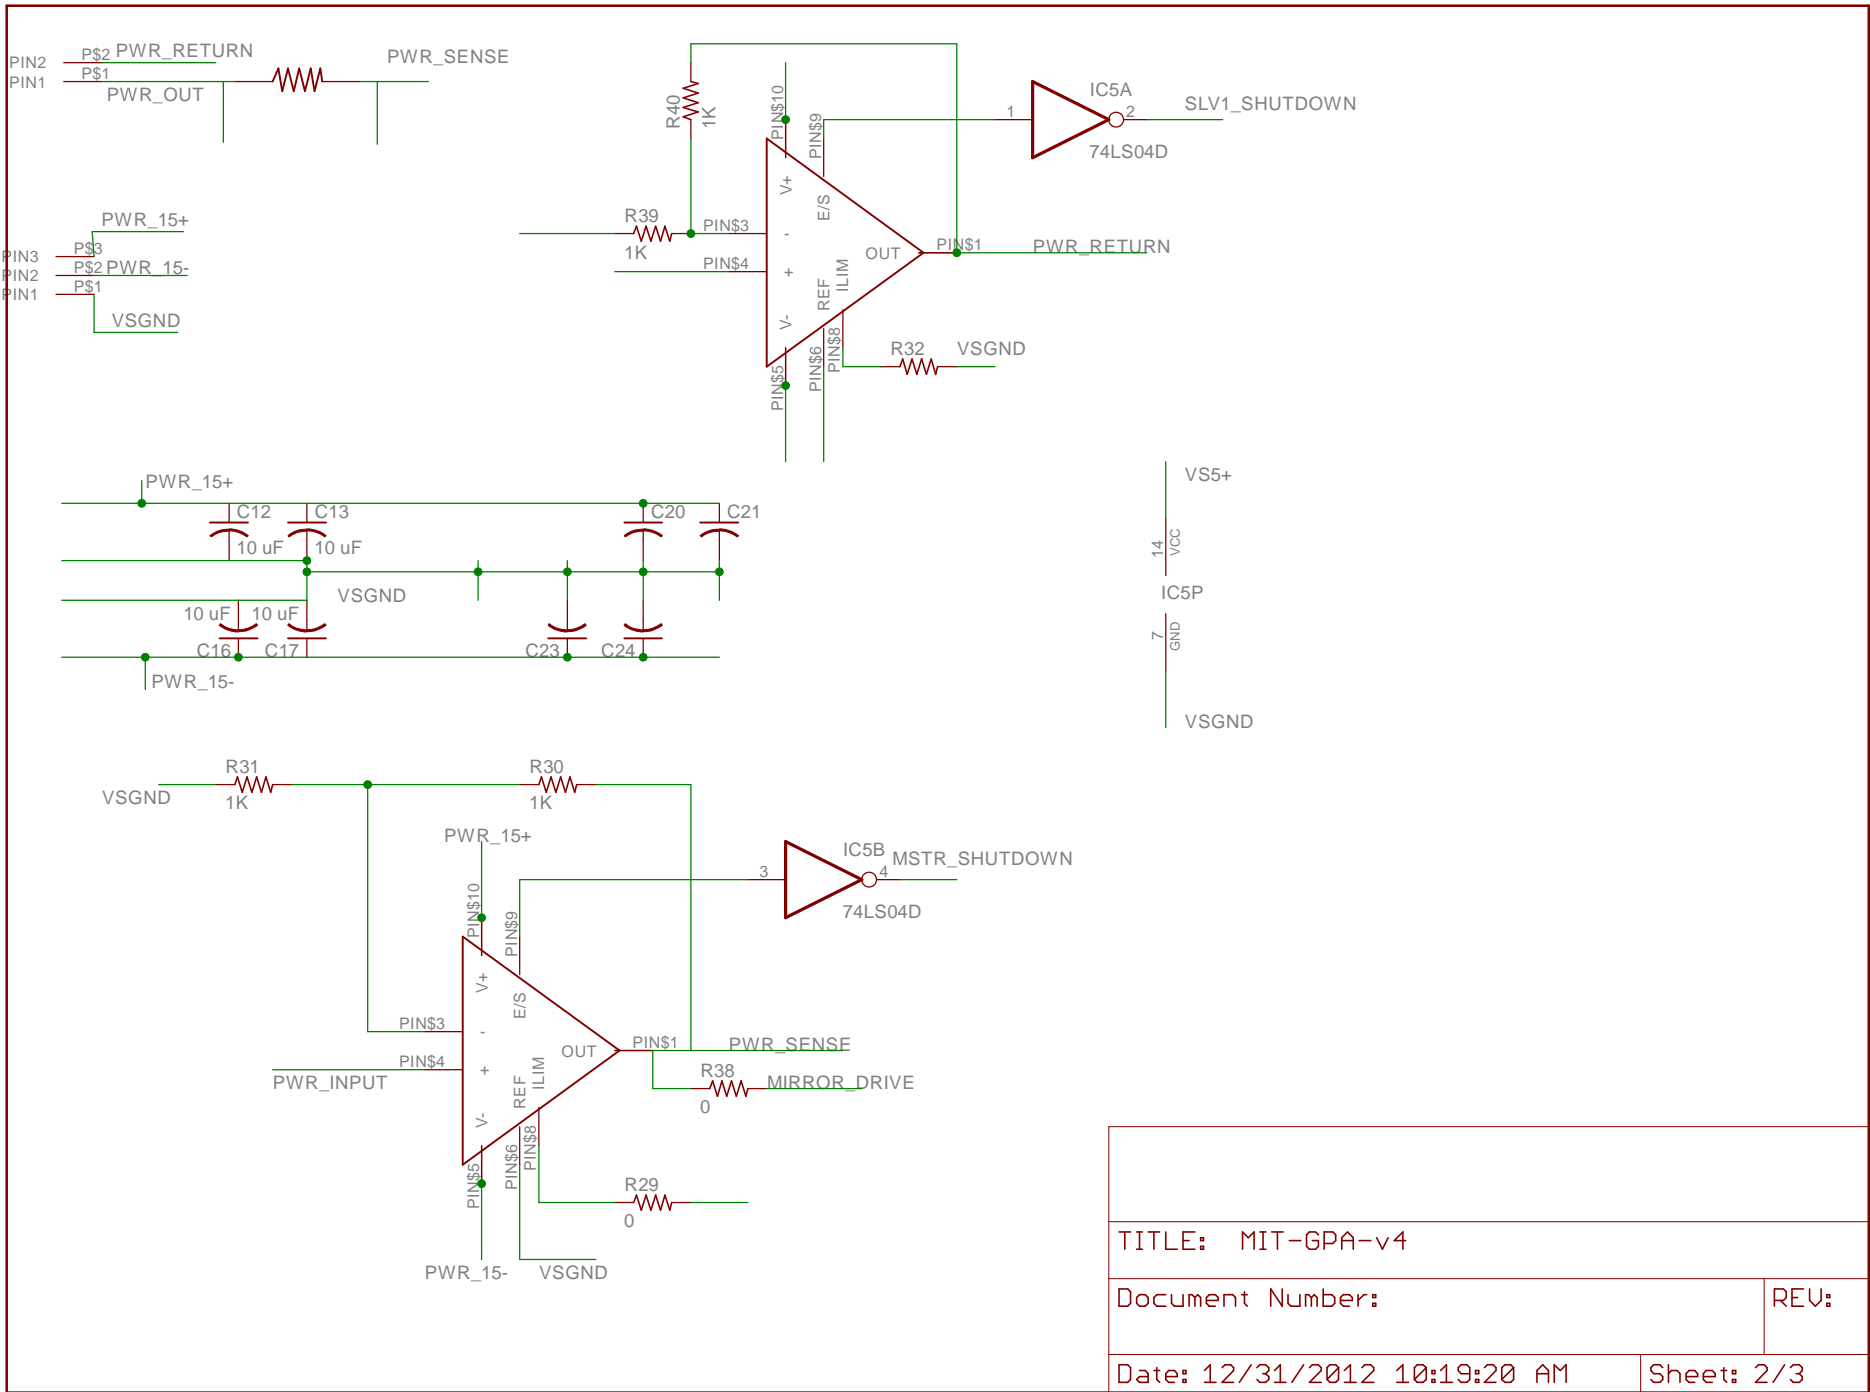

TITLE: MIT-GPA-v4	
Document Number:	REV:
Date: 12/31/2012 10:19:20 AM	Sheet: 1/3

ID VTRIM 3

TITLE: MIT-GPA-v4

Document Number:

REV:

Date: 12/31/2012 10:19:20 AM

Sheet: 3/3

D